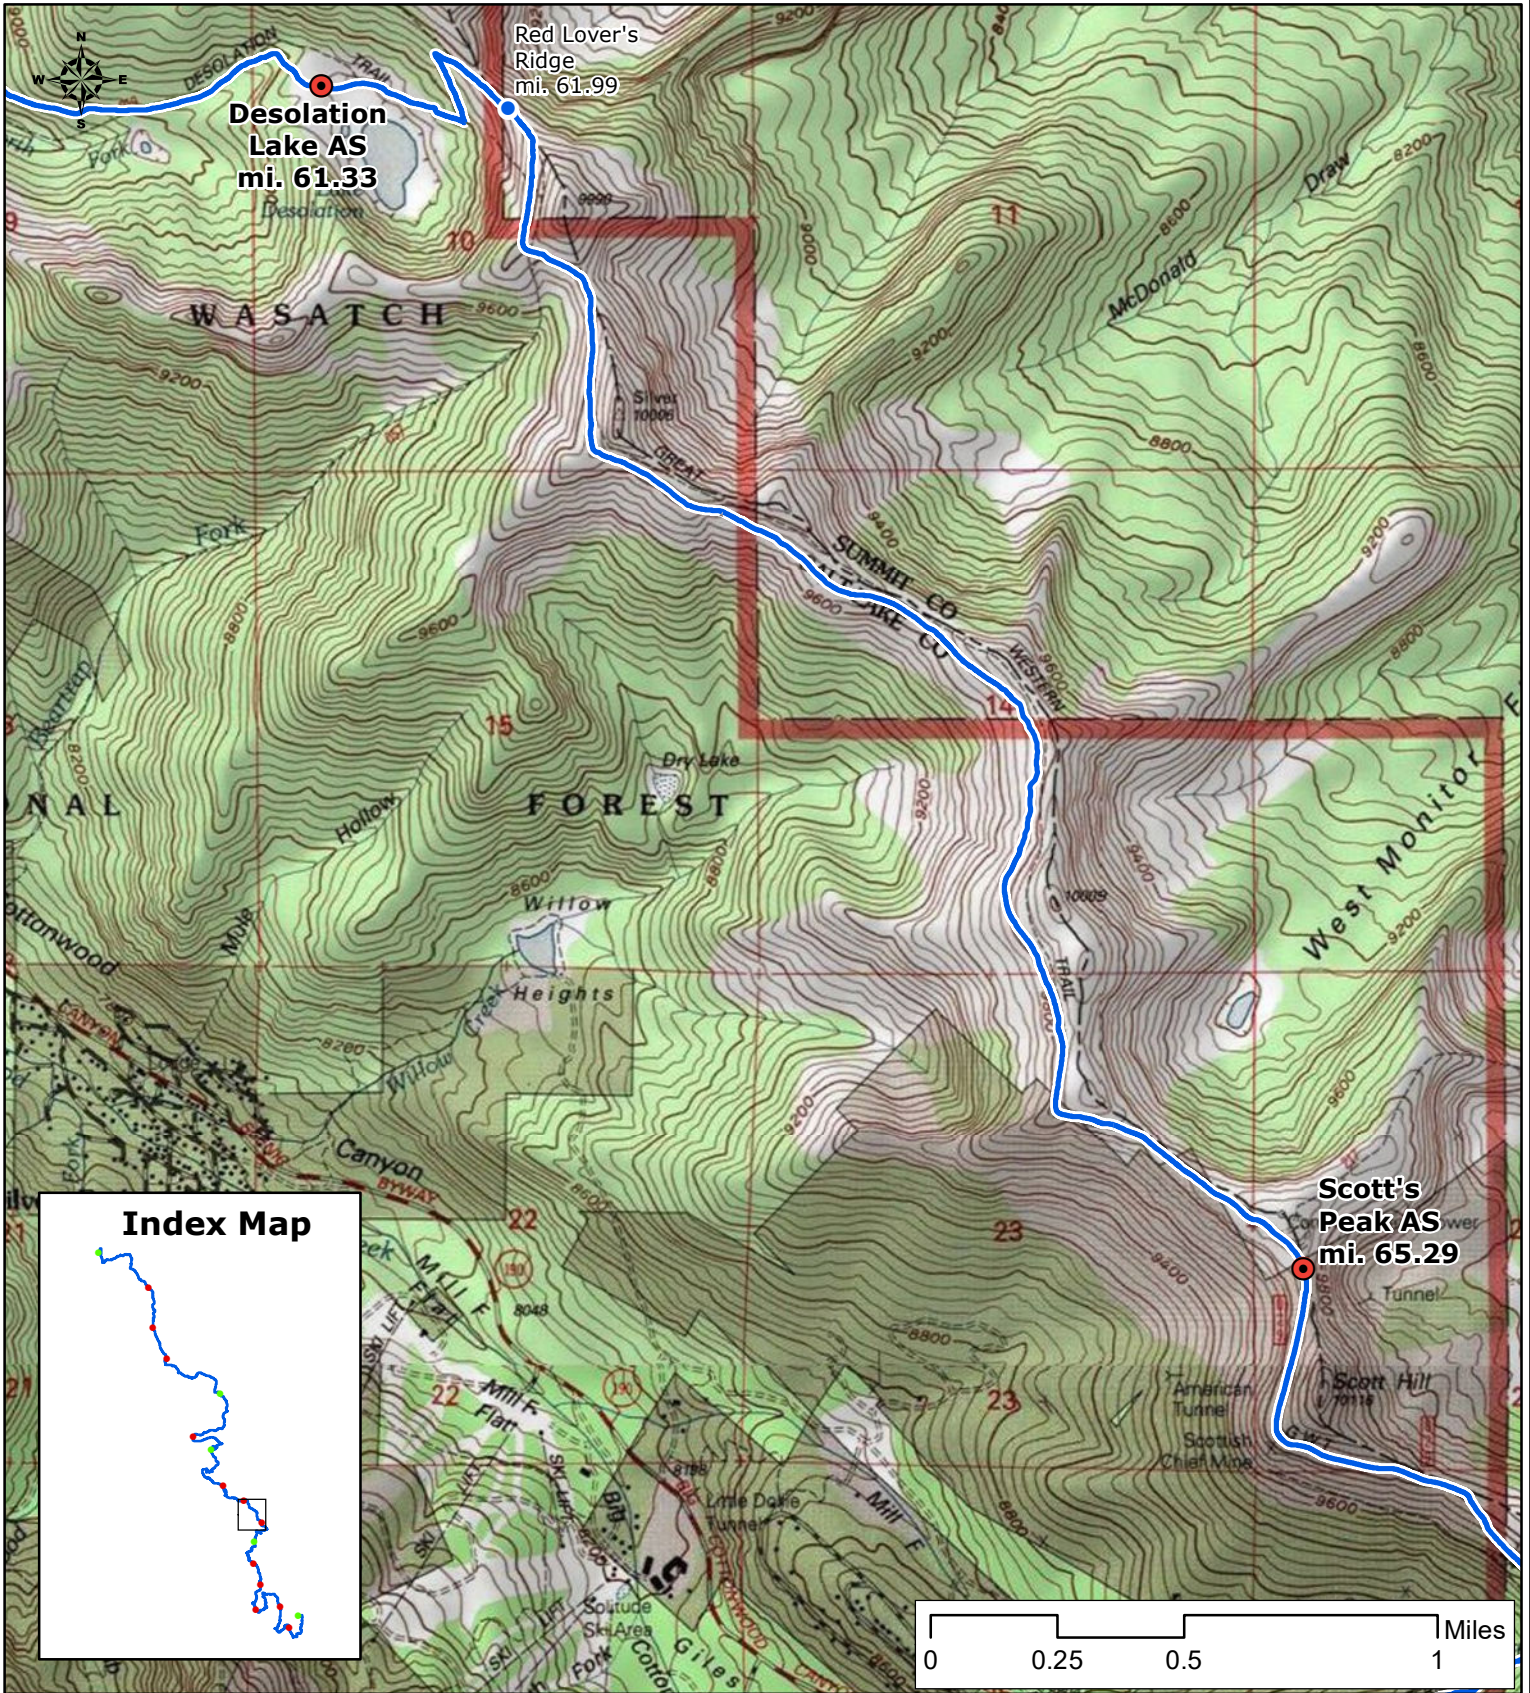

Wasatch 100 Mile 61 - 65

- Ref. Points
- Aid Stations
- Aid/Crew Access
- Wasatch 100 Route

Elevation Profile:
Scale varies from sheet to sheet & depicts route between the two aid stations on the map.