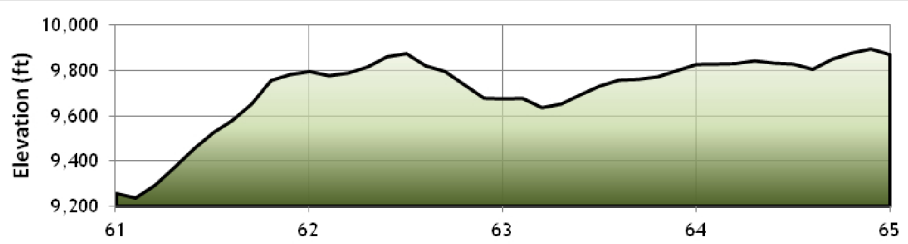

Wasatch 100 Mile 61 - 65

- Ref. Points
- Aid Stations
- Aid/Crew Access
- Wasatch 100 Route

Elevation Profile:
Scale varies from sheet to sheet & depicts route between the two aid stations on the map.